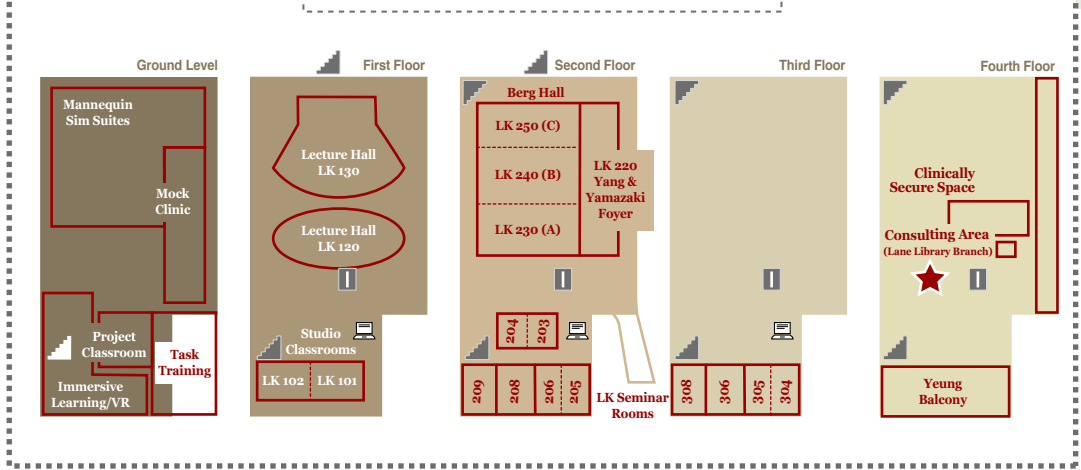

Li Ka Shing Center (LKSC) Floor Plan

STANFORD UNIVERSITY SCHOOL OF MEDICINE
CLASSROOMS, STUDY AND CONFERENCE SPACES
<http://lane.stanford.edu/about/hours-directions.html>

- Classrooms & Study Spaces
- Staircase
- Elevator
- P Metered Parking
- ♿ Handicap Parking
- P Time Limit Parking
- 20 minute delivery parking
- Public Computer Kiosks
- Ground Level
- First Floor
- Second Floor
- Third Floor
- Fourth Floor
- Reserveable Outdoor Spaces
- ★ Lane Medical Library Locations